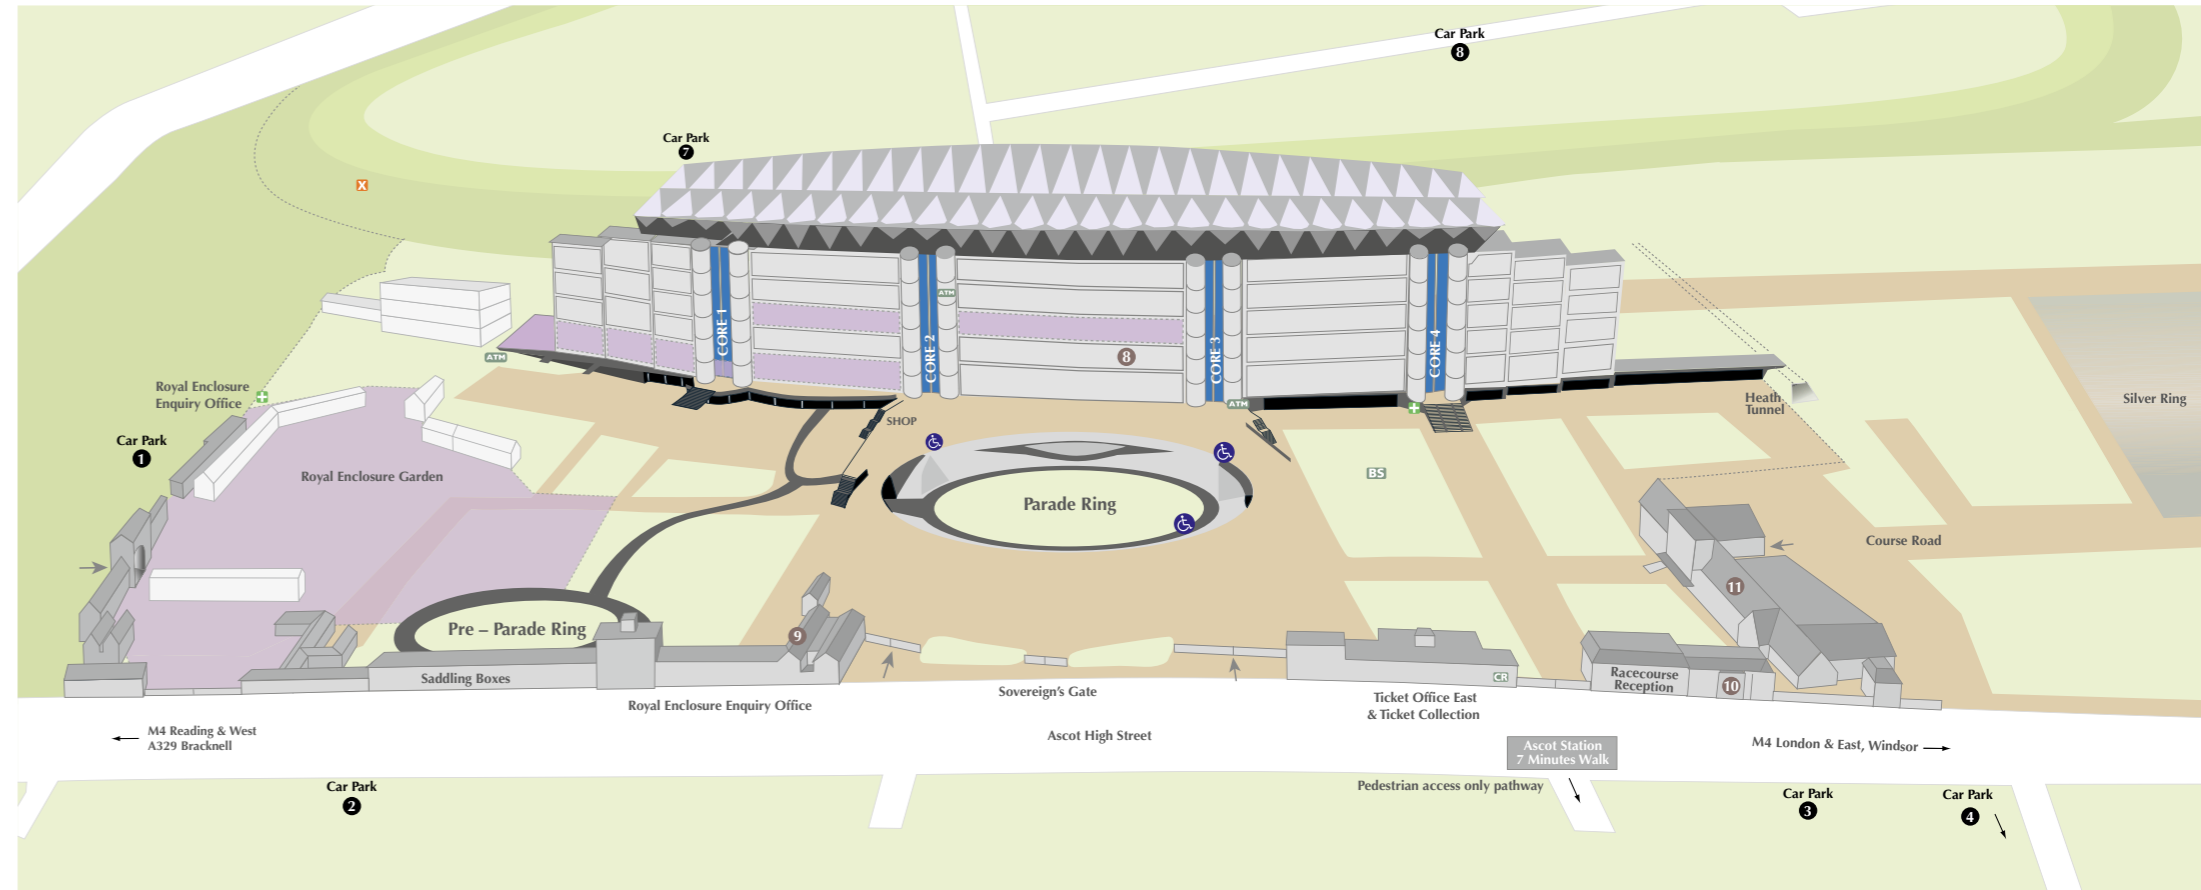

TRACK VIEW

PARADE RING VIEW

- 1 WINDSOR FOREST RESTAURANT
- 2 WATERSIDE INN AT THE PANORAMIC
- 3 TRACKSIDE CLUB LOUNGE
- 4 SANDRINGHAM RESTAURANT*
- 5 CARRIAGES RESTAURANT*
- 6 BESSBOROUGH RESTAURANT*
- 7 IMPERIAL EVENTS VILLAGE
- X COURSE CROSSING POINT
- ♿ DISABLED VIEWING
- PRIVILEGED PRIVATE BOXES
- ROYAL ENCLOSURE BADGEHOLDERS' AREA ONLY
- GRANDSTAND ADMISSION AREAS

*PRIVATE CHALETS AVAILABLE ON ALL LEVELS.

- 8 PARADE RING RESTAURANT
- 9 OLD PADDOCK RESTAURANT
- 10 QUEEN ANNE ROOMS
- 11 ROYAL ASCOT PAVILION
- BS BANDSTAND
- ♿ DISABLED VIEWING
- ROYAL ENCLOSURE BADGEHOLDERS' AREA ONLY
- GRANDSTAND ADMISSION AREAS
- ➔ RACECOURSE ENTRANCE

Royal Enclosure badgeholders also have access to the Grandstand Admission area. Grandstand Admission racegoers have access to all areas except the Royal Enclosure and Silver Ring.